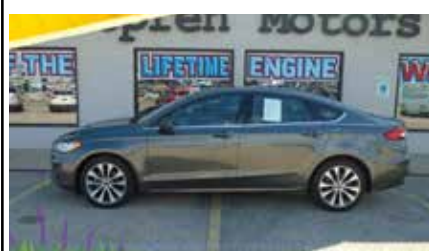

SHOOT HOOPS FOR UP TO \$1,000 OFF YOUR VEHICLE PURCHASE!

2019 VW JETTA

\$15,995 FWD, 4 CYL., 91K MILES!

2012 ACURA TL

\$17,995 AWD, 6 CYL., 73K MILES!

2019 FORD FUSION

\$20,522 AWD, 4 CYL., 23K MILES!

2019 MAZDA CX3