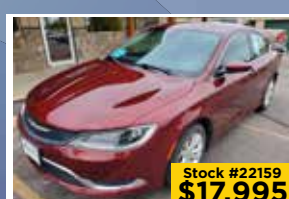

**2013 KIA RIO
HATCHBACK LX**

1.6L 4 cyl., Auto, Air, 50,496 Miles.

Stock #23101
\$15,995

**2017 FORD
TAURUS SE**

3.5L, V6, Auto, 74,185 Miles.

Stock #22180
\$11,995

**2015 NISSAN
JUKE SV**

AWD, Moonroof, Upgraded Audio, 104,732 Miles.