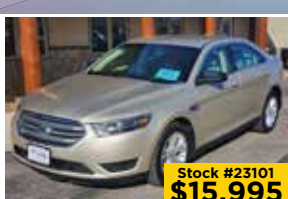

**2013 KIA RIO
HATCHBACK LX**

1.6L 4 cyl., Auto, Air, 50,496 Miles.

Stock #23101
\$15,995

**2017 FORD
TAURUS SE**

3.5L, V6, Auto, 74,185 Miles.

Stock #22180
\$11,995

**2015 NISSAN
JUKE SV**

AWD, Moonroof, Upgraded Audio, 104,732 Miles.