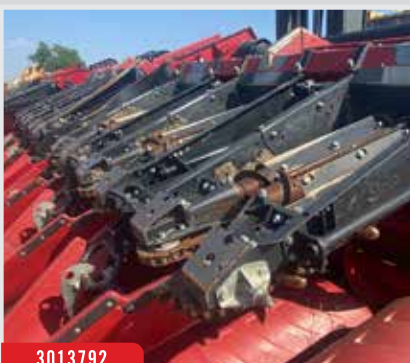

3013792
2020 Case IH 4412F, 12R30, Hyd Deck Plates, Plastic Snouts, Row Guidance, $107,000