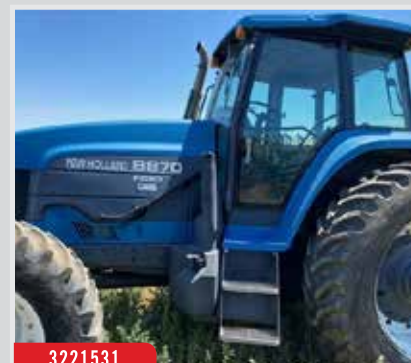

3221531
1997 Ford 8870, 4500 Hrs, MFD, 540 PTO, Dlx Cab, $64,855