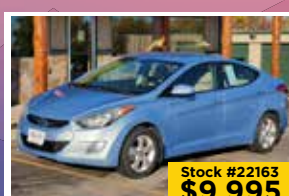

Stock #22175
$9,995

**2013 HYUNDAI
ELANTRA GLS**

1.8L 4 Cyl Engine, Automatic, 104367 Miles