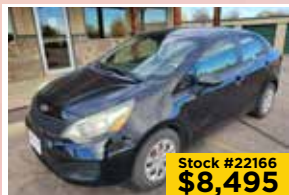

**CAR RENTALS
STARTING AT $37.25/DAY
CALL 605-342-6696
FOR DETAILS**

WWW.BLACKHILLSAUTOSALES.COM • 605-716-7878

Stock #22166
$8,495

**2012 KIA
RIO LX**

1.6L 4 cyl, Auto/Air, 102,103 Miles.