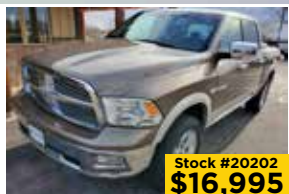

PRICE LOWERED
Stock #22148
\$18,995

**2018 CHEVY
TRAX LT**

1.4L Turbo, AWD, 43,659 Miles.

Stock #22162
\$11,995

**2014 CHEVY
IMPALA LIMITED LS**

3.6L V6, Auto, Well Maintained, 101,406 Miles

Stock #20202
\$16,995

**2009 DODGE RAM
1500 LARAMIE**

5.7L Hemi, Auto, Leather, Loaded

PRICE LOWERED
Stock #22133
\$17,995

**2006 DODGE 3500
MEGA CAB**

5.9L Diesel, Auto, 4x2.

PRICE LOWERED
Stock #22111
\$31,995

**2019 JEEP GRAND
CHEROKEE LAREDO**