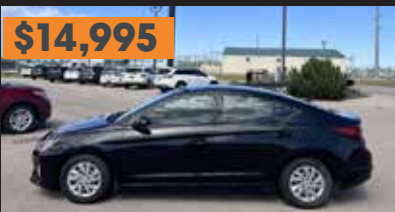

\$10,395

2016 CHEVROLET CRUZE LIMITED

BLUETOOTH, SIRIUS, FRONT WHEEL DRIVE, GREAT GAS MILEAGE

\$14,995

2019 HYUNDAI ELANTRA SE

BACK UP CAMERA, USB, BLUETOOTH, KEYLESS ENTRY, 38 MPG! 99,481 MILES!

\$15,995

2017 KIA FORTE