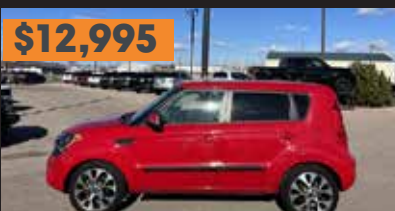

$12,995

2013 KIA SOUL +

LOADED, ONLY 60,543 MILES, SUNROOF, HEATED LEATHER, NAVIGATION, BACK-UP CAMERA, BLUETOOTH, ALUMINUM WHEELS