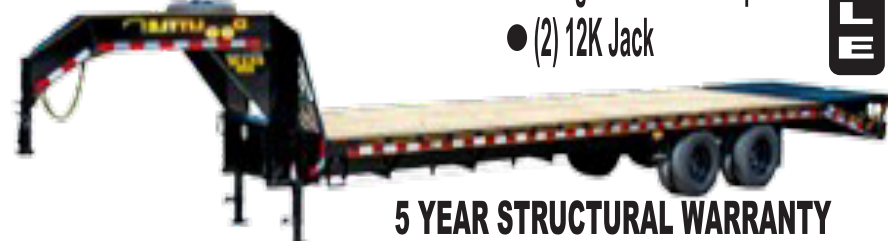

$11650	8.5 x 25 Tandem 14K	● Full Width Mammoth Ramps
$12350	8.5 x 30 Tandem 14K	● Self Cleaning Dovetail
$16800	8.5 x 32 Tandem Dual 25.5K	● Enclosed Locable Toolbox
$14850	8.5 x 36 Tri-Axle 23K	● Spare Tire & Mount
		● Bridged Frame & Torque Tube
		● (2) 12K Jack