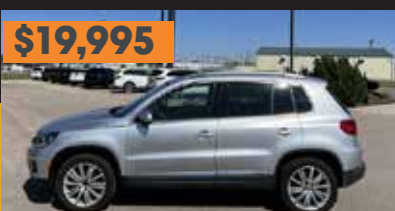

$19,995

2015 VOLKSWAGEN TIGUAN

ONLY 54K MILES, SUNROOF, NAVIGATION, HEATED LEATHER SEATS, BLUETOOTH, LOADED, LOW MILES!