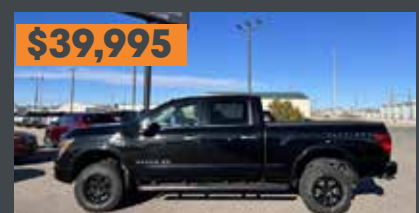

$39,995

2017 NISSAN TITAN XD PLATINUM

CUMMINS 5.0L TURBO DIESEL, HEATED/COOLED LEATHER, DUAL POWER SEATS, REMOTE START, HEATED STEERING, BEDLINER, LOADED!