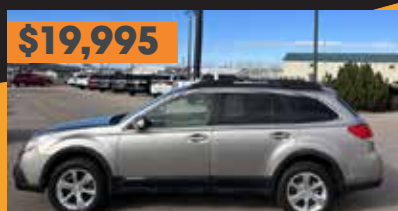

\$17,995

2013 JEEP GRAND CHEROKEE

4X4, NAVIGATION, PANORAMIC ROOF, BLUETOOTH, HEAT/COOL LEATHER POWER SEATS, POWER LIFT GATE, SUBWOOFER

\$19,995

2015 VOLKSWAGEN TIGUAN

ONLY 54K MILES, SUNROOF, NAVIGATION, HEATED LEATHER SEATS, BLUETOOTH, LOADED, LOW MILES!