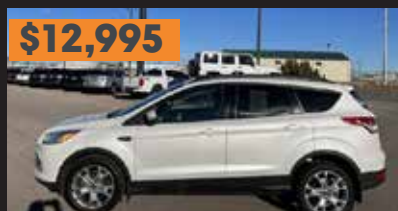

2021 HONDA CIVIC SPORT

REMOTE START, ALUMINUM WHEELS, BACK UP CAMERA, BLUETOOTH, REMAINING FACTORY WARRANTY 22,102 MILES!

\$12,995

2013 KIA SOUL +

LOADED, ONLY 60,543 MILES, SUNROOF, HEATED LEATHER, NAVIGATION, BACK-UP CAMERA, BLUETOOTH, ALUMINUM WHEELS