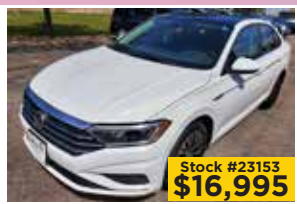

Stock #23153
$16,995
2019 VOLKSWAGEN JETTA SEL
1.4L 4cyl., Turbo, Auto, 70k Miles.