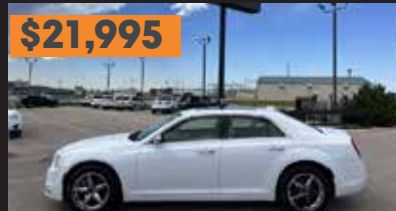

$21,995

2015 CHRYSLER 300

ONLY 64,873 MILES, 300C AWD, 3.6 V6 AUTO, DUAL PANE PANORAMIC SUNROOF, NAVIGATION, LOADED!