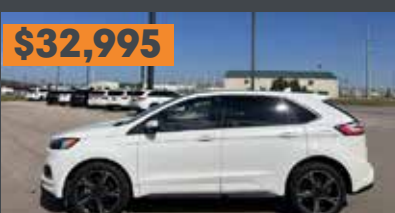

$32,995

2020 FORD EDGE ST AWD

ONE-OWNER, 2.7L V6 TURBO, PANORAMIC ROOF, COLD WEATHER PKG., NAVIGATION, HEATED LEATHER SEATS