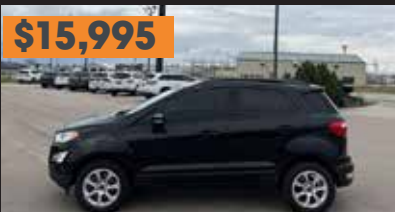

$15,995

2018 FORD ECOSPORT SE

KEYLESS ENTRY, ALUMINUM WHEELS, NAVIGATION, SUNROOF, REVERSE SENSORS, BLUETOOTH, LOADED! 63,894 MILES