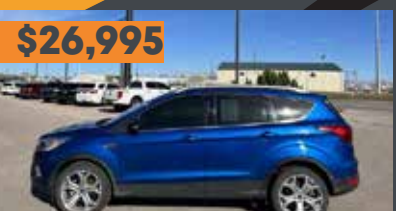

$26,995

2019 FORD ESCAPE

PANORAMIC ROOF, BLIND SPOT, REMOTE START, DUAL POWER SEATS, NAVIGATION, HANDS FREE LIFTGATE, FOG LAMPS, 47,351 MILES