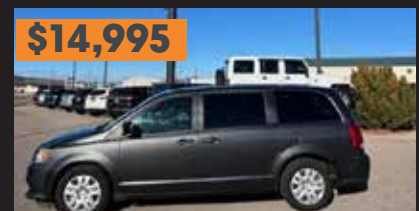

\$12,995

2013 FORD ESCAPE SE

ONE-OWNER, SE ECOBOOST 4X4, SUNROOF, POWER LIFTGATE, BLUETOOTH, LOW MILES

\$12,995

2015 JEEP PATRIOT

HIGH ALTITUDE EDITION, 4X4, SUNROOF, HEATED LEATHER, LOADED

\$14,995

2019 DODGE GRAND CARAVAN