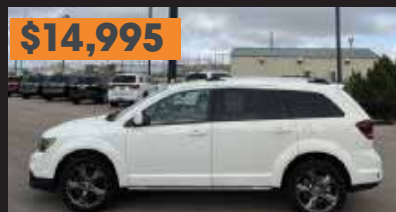

$14,995

2015 DODGE JOURNEY CROSSROAD

CROSSROAD AWD, 3.5L V6 AUTO, SUNROOF, NAVIGATION, HEATED LEATHER, HEATED STEERING WHEEL, BACK-UP CAMERA, LOADED