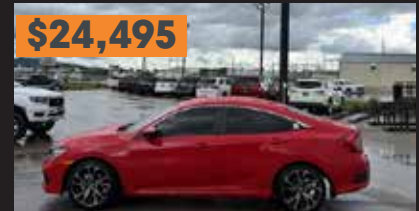

\$19,995

2019 HYUNDAI KONA SEL AWD

4CYL 2.0L, HEATED SEATS, LOCAL TRADE 63,361 MILES

\$21,995

2015 CHRYSLER 300

ONLY 64,873 MILES, 300C AWD, 3.6 V6 AUTO, DUAL PANE PANORAMIC SUNROOF, NAVIGATION, LOADED!

\$24,495