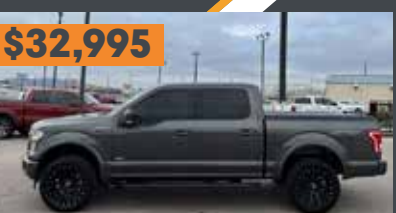

$32,995

2017 FORD F-150 XLT 4X4

FOG LAMPS, BACK-UP CAMERA, BOXLINK, SYNC 3, REMOTE START, REVERSE SENSORS, POWER SLIDING REAR WINDOW,