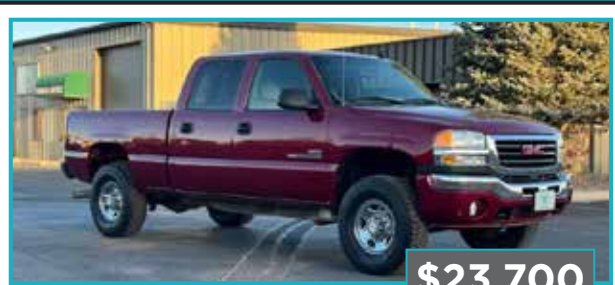

$23,700
2006 GMC SIERRA 2500HD SLT
6.6L DIESEL | 185,796 MILES