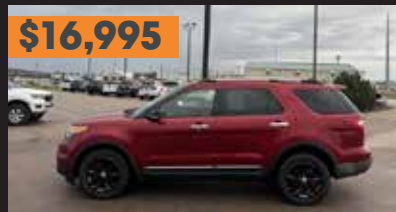

$16,995

2013 FORD EXPLORER XLT 4X4

ONLY 92,372 MILES, BACK-UP CAMERA, POWER LIFTGATE, REAR PARKING AID, 3RD ROW SEAT, BLUETOOTH, LOADED, LOW MILES