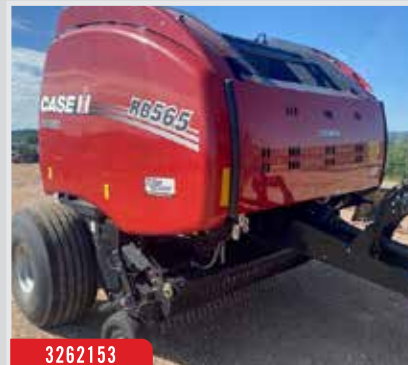

3172407
 2020 Case 250, 3965 Hrs, 19-Spd Pwr Shift, 480/80R46 Rear Duals, 420/90R30 Fronts, Guide Ready, 4 Remotes, 1000 PTO, Std Pump, **\$170,467**

3262155
 2020 Case CX80C, 415 Hrs, 18,000lb Op Weight, Cab/Air, Aux Hyd, Hyd Cplr, Blade, **\$108,443**

3326970
 2021 Case IH 3162, 45', Air Reel, Transport, Poly Skids, **\$94,285**

3326962
 2021 Case IH 3162, 45', Air Reel, Transport, Poly Skids, **\$94,285**

3233613
 2006 Case IH SDX40, 40', 7.5" Spacing, 280bu Tow-Behind Tank, **\$66,490**