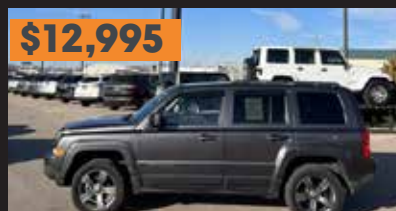

\$12,995

2013 FORD ESCAPE SE

ONE-OWNER, SE ECOBOOST 4X4, SUNROOF, POWER LIFTGATE, BLUETOOTH, LOW MILES

\$12,995

2015 JEEP PATRIOT

HIGH ALTITUDE EDITION, 4X4, SUNROOF, HEATED LEATHER, LOADED

\$14,995

2019 DODGE GRAND CARAVAN