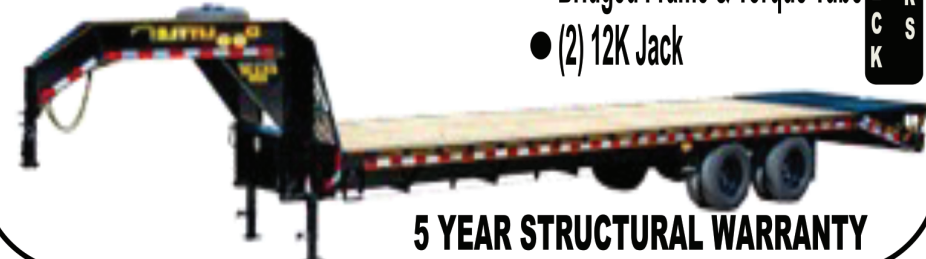

- **$11650** 8.5 x 25 Tandem 14K
- **$12350** 8.5 x 30 Tandem 14K
- **$16800** 8.5 x 32 Tandem Dual 25.5K
- **$14850** 8.5 x 36 Tri-Axle 23K

- Full Width Mammoth Ramps
- Self Cleaning Dovetail
- Enclosed Locable Toolbox
- Spare Tire & Mount
- Bridged Frame & Torque Tube
- (2) 12K Jack

GOOSENECK TRAILERS

5 YEAR STRUCTURAL WARRANTY

PRE-OWNED

$4,250 25' Tri-Axle Flatbed
(3) 5,200 # Axles
Slide In Ramps, New Floor

$10,950 2022 - 28' Tandem Dove Tail
14,000 # GVW, 5,000 HWY Miles

$9,550 102"x32' Tandem Dual Flatbed
(2) 12,000 # Axles

$10,600 2022 Iron Bull 102"x26'
14,000 # GVW, Low Profile
Drive Over Fenders Full Width Ramps

$3,995 77x16 2' Dove
New Floor & Paint
Adjustable Hitch