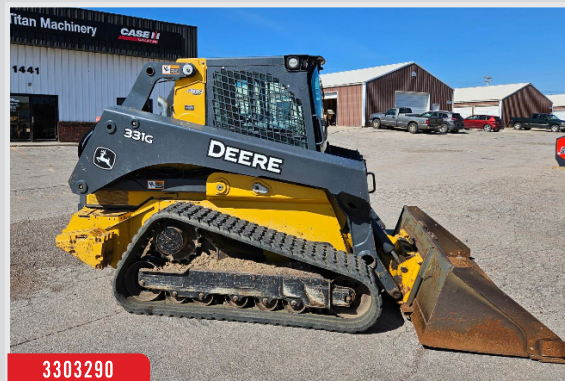

3303290
2019 John Deere 331G, 4160 Hrs, Cab/Air, Hyd Cplr, 2-Spd, 3100lb Rated Lift, EH Hand Ctrls, RC, $45,765