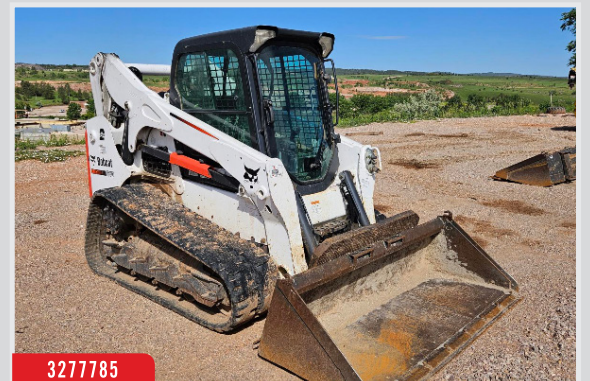

3277785
2017 Bobcat T770, 4665 Hrs, Cab/Air, Hyd Cplr, 2-Spd, E-H Hand Ctrls, RC, Front Elec, $42,940